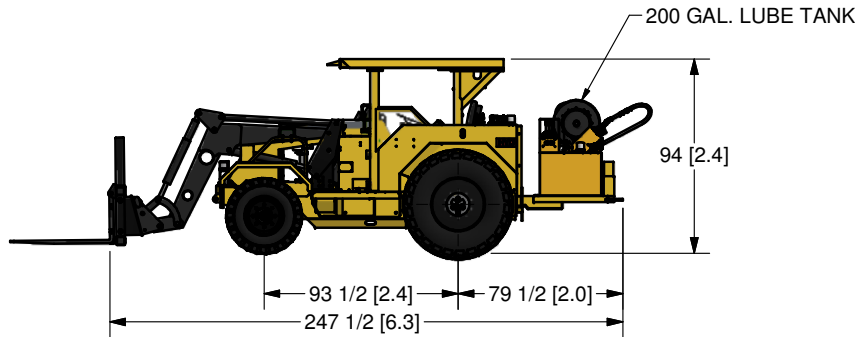

NOTE 1: DUE TO DESIGN UPGRADES
SOME DIMENSIONS AND COMPONENTS
MAY BE SUBJECT TO MINOR CHANGES

NOTE 2: OTHER OPTIONAL ACCESSORIES
ARE AVAILABLE

SCALE:	MATERIAL:
DRAWN BY: T. LANGMAN	 <p>UNLESS OTHERWISE NOTED TOLERANCING IS AS FOLLOWS: FRACTIONAL = +/- 1/16 1 DECIMAL = +/- .030 2 DECIMAL = +/- .010 3 DECIMAL = +/- .005 BREAK ALL SHARP EDGES</p>
REVIEWED BY:	
CHECKED BY:	
DATE: 11/14/13	

**Industrial
Fabrication Inc.**
Sudbury, Ontario, Canada
Phone: (705) 523-1621
Fax: (705) 523-0565

TITLE MC 100F LUBE TRUCK WITH 008 CRANE	REV
PART # IFIF99218	