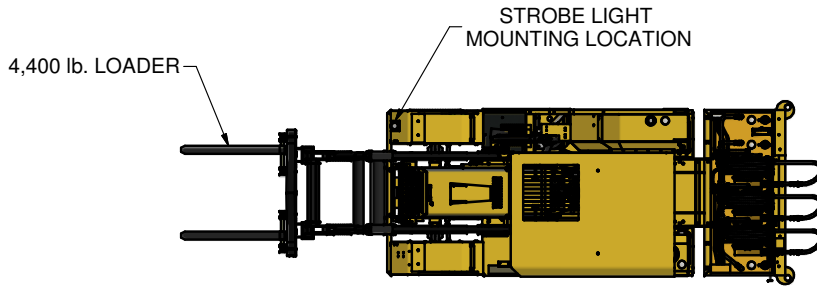

NOTE 1: DUE TO DESIGN UPGRADES
SOME DIMENSIONS AND COMPONENTS
MAY BE SUBJECT TO MINOR CHANGES

NOTE 2: OTHER OPTIONAL ACCESSORIES
ARE AVAILABLE

SCALE:	MATERIAL:
DRAWN BY: T. LANGMAN	 <p>UNLESS OTHERWISE NOTED TOLERANCING IS AS FOLLOWS: FRACTIONAL = +/- 1/16 1 DECIMAL = +/- .030 2 DECIMAL = +/- .010 3 DECIMAL = +/- .005 BREAK ALL SHARP EDGES</p>
REVIEWED BY:	
CHECKED BY:	
DATE: 11/14/13	

**Industrial
Fabrication Inc.**
Sudbury, Ontario, Canada
Phone: (705) 523-1621
Fax: (705) 523-0565

TITLE MC 100F LUBE TRUCK WITH 008 CRANE	REV
PART # IFIF99218	