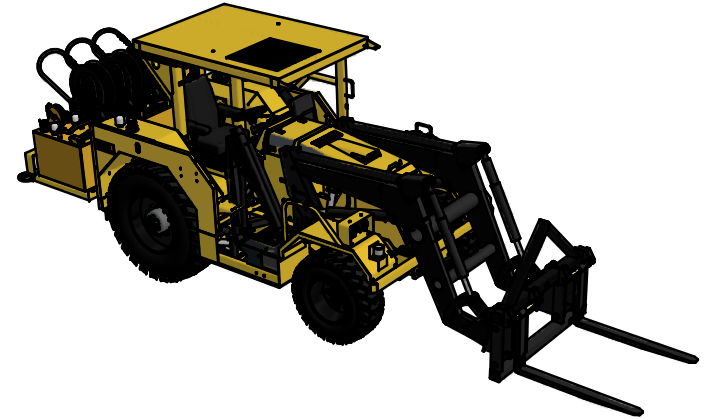

NOTE 1: DUE TO DESIGN UPGRADES
SOME DIMENSIONS AND COMPONENTS
MAY BE SUBJECT TO MINOR CHANGES

NOTE 2: OTHER OPTIONAL ACCESSORIES
ARE AVAILABLE

SCALE:	MATERIAL:
DRAWN BY: T. LANGMAN	 <p>UNLESS OTHERWISE NOTED TOLERANCING IS AS FOLLOWS: FRACTIONAL = +/- 1/16 1 DECIMAL = +/- .030 2 DECIMAL = +/- .010 3 DECIMAL = +/- .005 BREAK ALL SHARP EDGES</p>
REVIEWED BY:	
CHECKED BY:	
DATE: 11/14/13	

**Industrial
Fabrication Inc.**
Sudbury, Ontario, Canada
Phone: (705) 523-1621
Fax: (705) 523-0565

TITLE MC 100F LUBE TRUCK WITH 008 CRANE	REV
PART # IFIF99218	