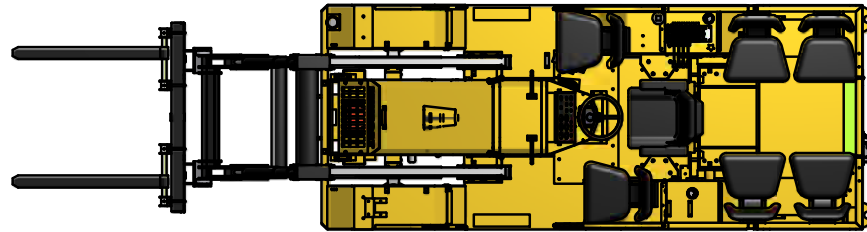

4

3

2

1

LOADER CAPACITY
3,200 lbs.

72 1/2

SCALE:

MATERIAL:

DRAWN BY: T. LANGMAN

REVIEWED BY:

CHECKED BY:

DATE: 12/17/2010

**Industrial
Fabrication Inc.**

Sudbury, Ontario, Canada
Phone: (705) 523-1621
Fax: (705) 523-0565

TITLE

NV 100 NARROW 7 PERSON LOADER

PART # IFID99214

REV

4

3

2

1

B

B

A

A