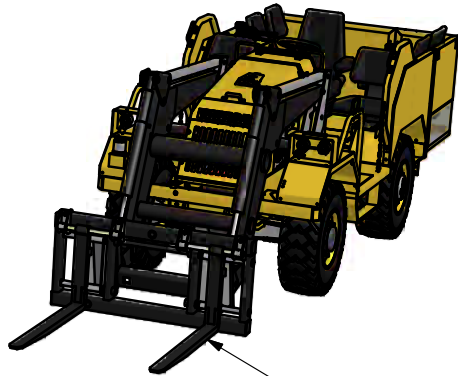

4

3

2

1

LOADER CAPACITY
3,200 lbs.