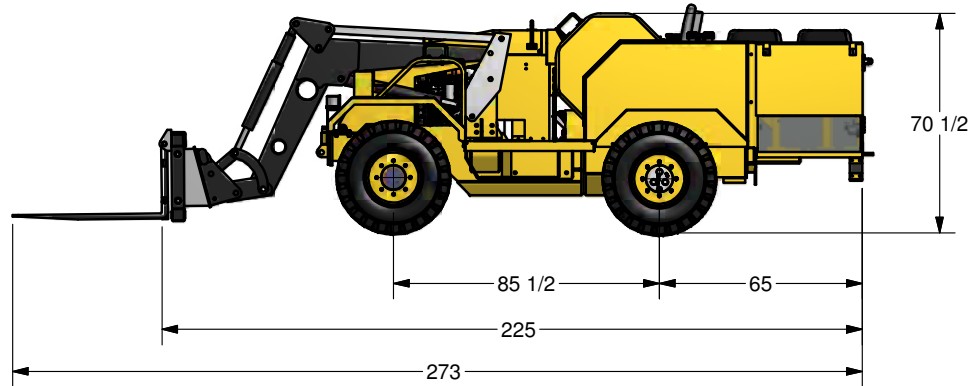

SCALE:

MATERIAL:

DRAWN BY: T. LANGMAN

REVIEWED BY:

CHECKED BY:

DATE: 12/17/2010

**Industrial
Fabrication Inc.**

Sudbury, Ontario, Canada
Phone: (705) 523-1621
Fax: (705) 523-0565

TITLE

NV 100 NARROW 7 PERSON LOADER

PART # IFID99214

REV

4

3

2

1

B

B

A

A